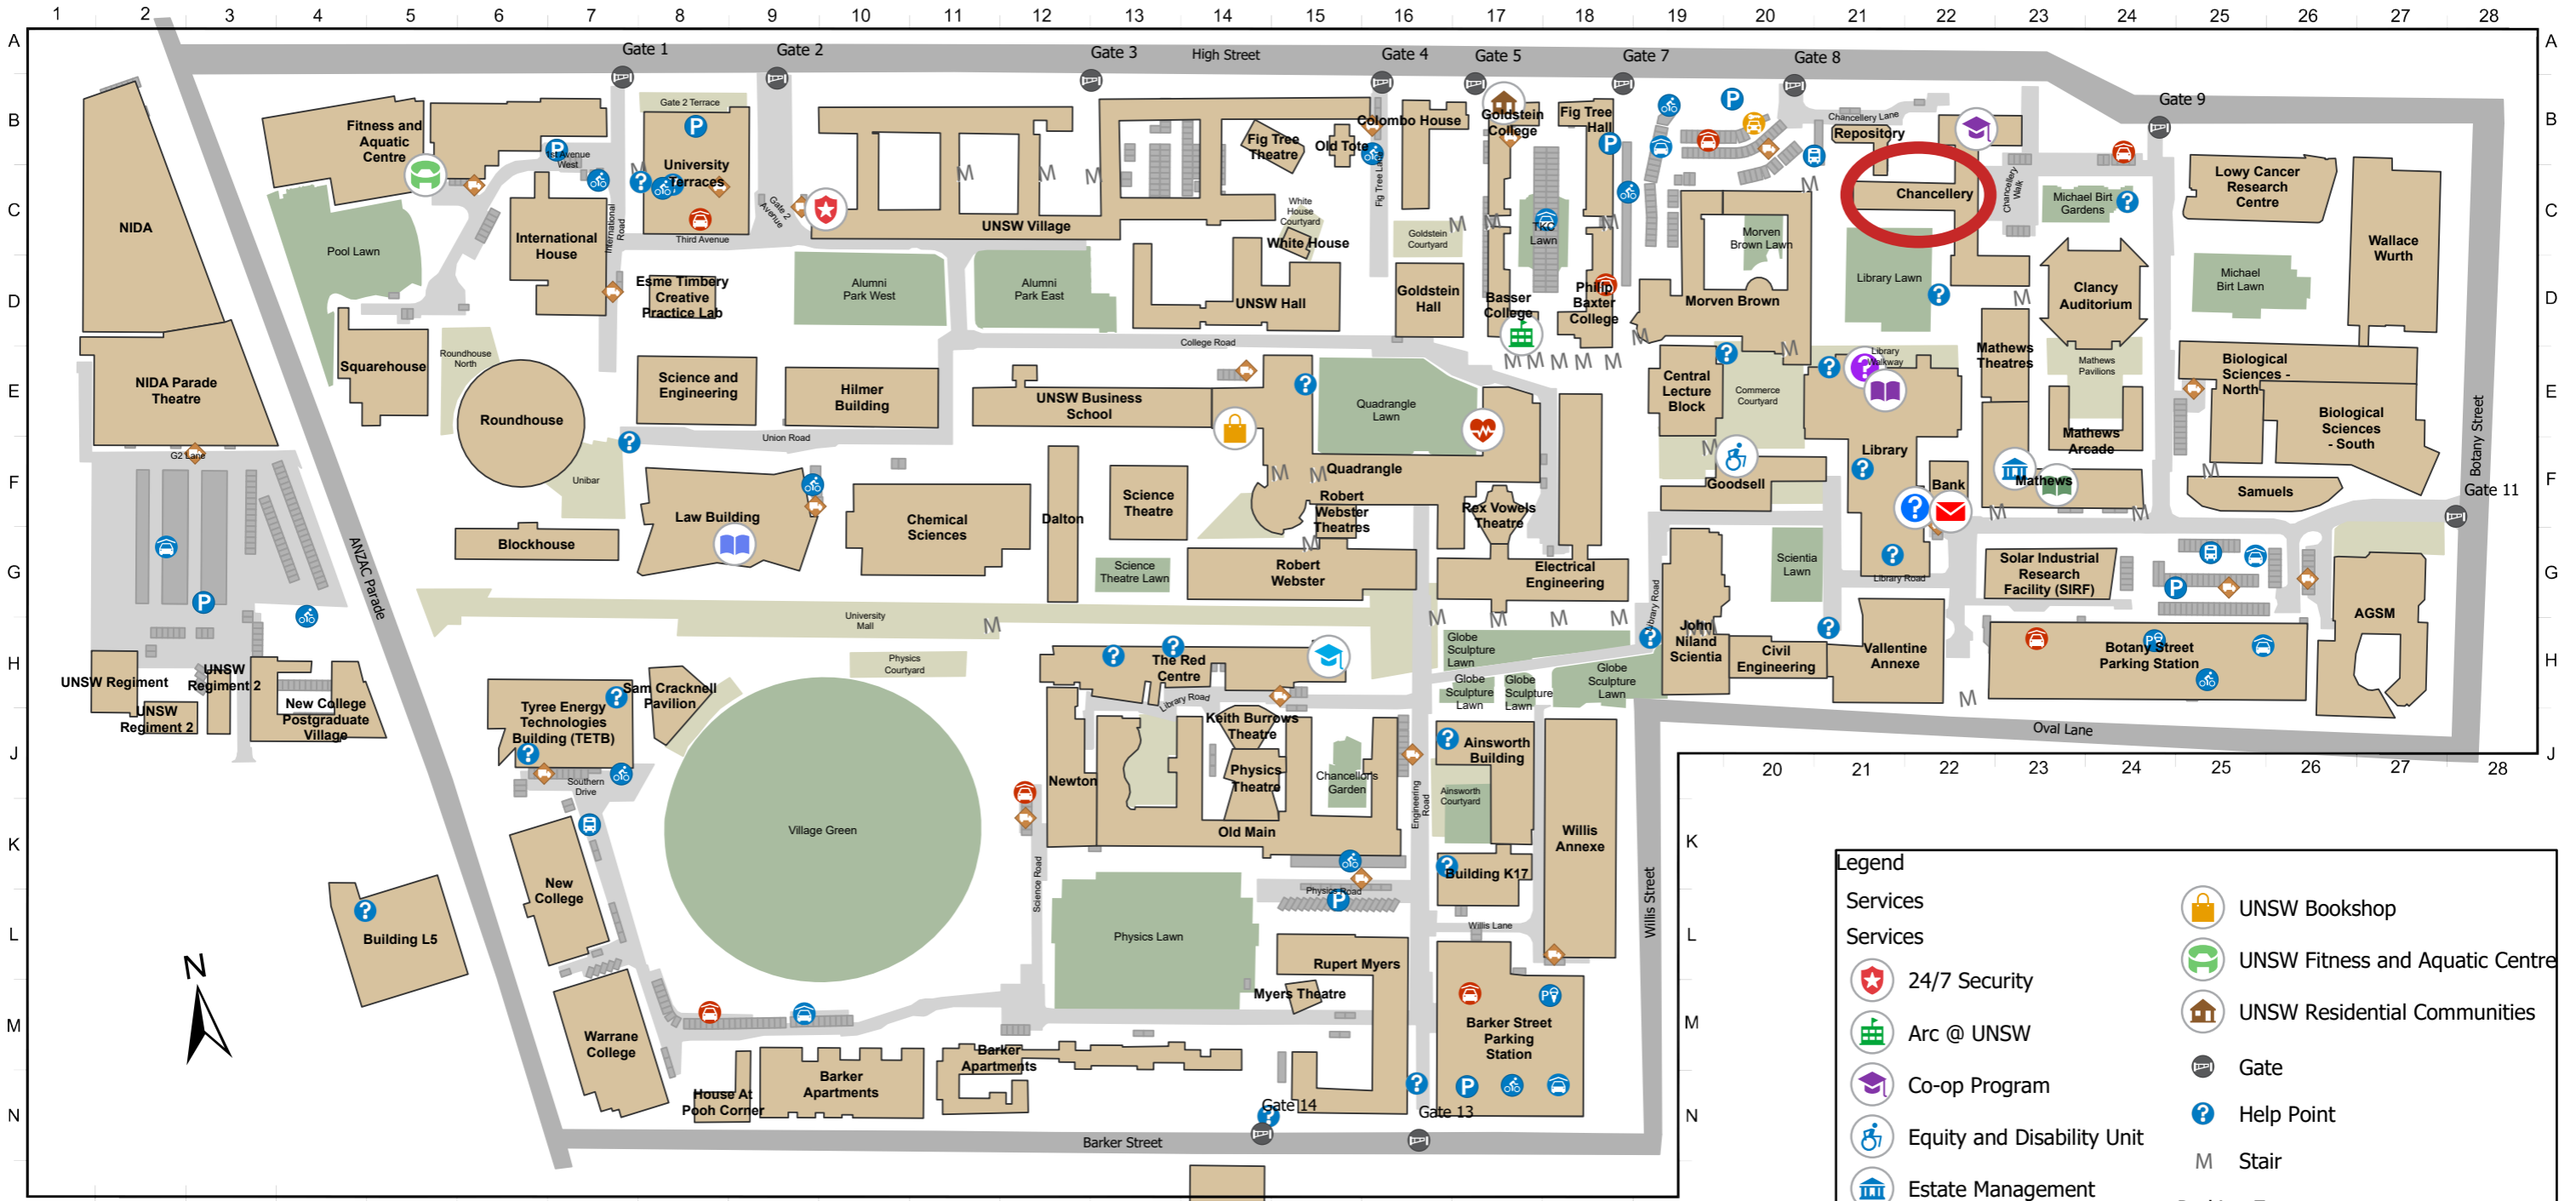

Kensington Campus Map

Building Name	Building Code	Building Name	Building Code	Building Name	Building Code	Building Name	Building Code	Building Name	Building Code	Building Name	Building Code
AGSM	G27	Central Lecture Block	E19	Goldstein Hall	D16	Mathews Theatres	D23	Repository	B21	Tyree Energy Technologies Building (TETB)	H6
Ainsworth Building	J17	Chancellery	C22	Goodsell	F20	Morven Brown	C20	Rex Vowels Theatre	F17	Building (TETB)	
Bank	F22	Chemical Sciences	F10	Hilmer Building	E10	Myers Theatre	M15A	Robert Webster	G14	University Terraces	B8
Barker Apartments	N13	Civil Engineering	H20	House At Pooh Corner	N8	New College	L6	Robert Webster Theatres	G15	UNSW Business School	E12
Barker Apartments	N13	Clancy Auditorium	C24	International House	C6	New College	H3	Roundhouse	E6	UNSW Hall	D14
Barker Street Parking Station	N18	Colombo House	B16	John Niland Scientia	G19	Postgraduate Village		Rupert Myers	M15	UNSW Regiment	H1
Basser College	D17	Dalton	F12	Kanga's House	O14	NIDA	D2	Sam Cracknell Pavilion	H8	UNSW Regiment 2	J2
Biological Sciences - North	D26	Electrical Engineering	G17	Keith Burrows Theatre	J14	NIDA Parade Theatre	E2	Samuels	F25	UNSW Regiment 2	J2
Biological Sciences - South	E26	Esme Timbery Creative Practice Lab	D8	Law Building	F8	Old Main	K15	Science and Engineering	E8	UNSW Village	B10
Blockhouse	G6	Fig Tree Hall	B18	Library	F21	Old Tote	B15	Science Theatre	F13	Wallace Wurth	C27
Botany Street Parking Station	H25	Fig Tree Theatre	B14D	Lowy Cancer Research Centre	C25	Philip Baxter College	D18	Solar Industrial Research Facility (SIRF)	G23	Warrane College	M7
Building K17	K17	Fitness and Aquatic Centre	B5	Mathews	F23	Physics Theatre	K14	Squarehouse	E4	White House	C15
Building L5	L5	Goldstein College	B17	Mathews Arcade	E24A	Quadrangle	E15	The Red Centre	H13	Willis Annexe	J18